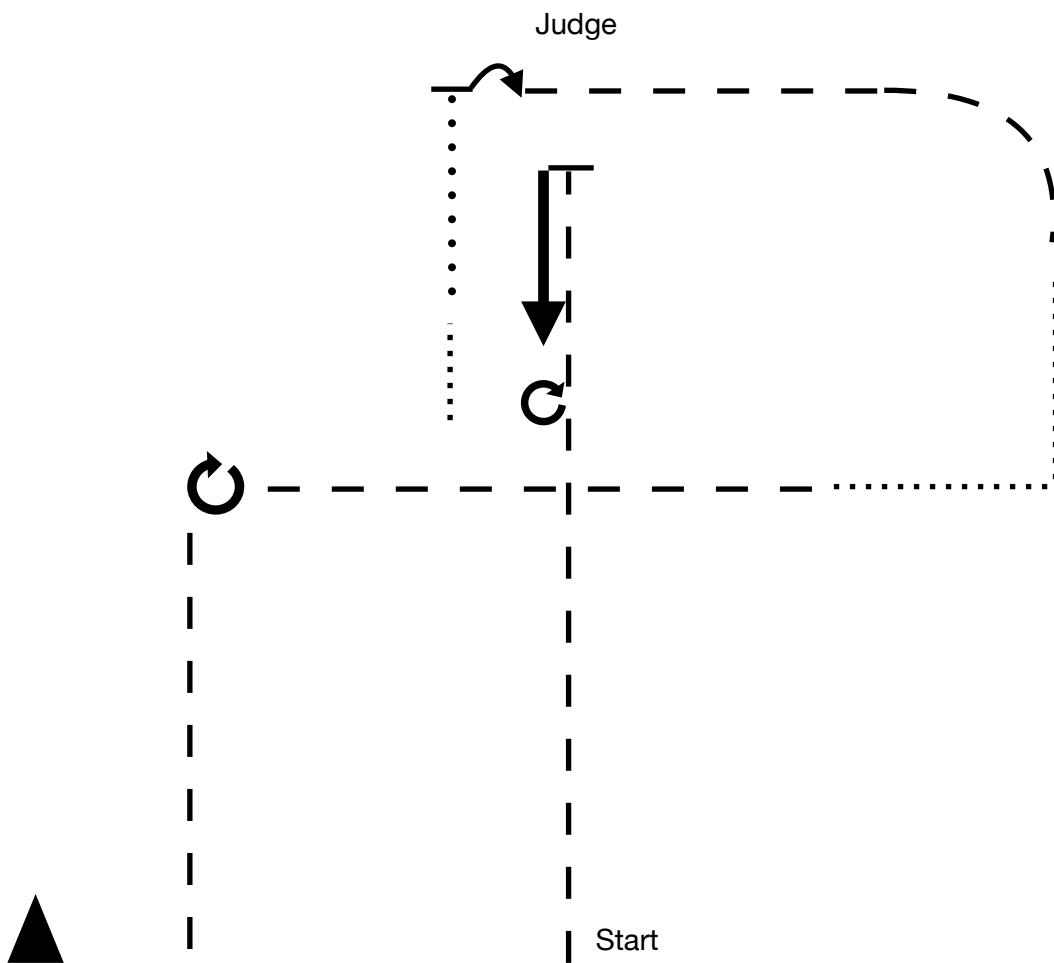

Showmanship Amateur / Youth

1. Be ready on same line with cone
2. Trot towards judge, stop and back
3. Perform a 360° turn
4. Walk one horse length then extend the walk to judge
5. Set up
6. Inspection
7. When excused, perform a 90° turn and trot an arc as shown
8. Transition to walk and walk a corner to the right
9. Trot past original line
10. Stop and perform a 270°, exit at a trot